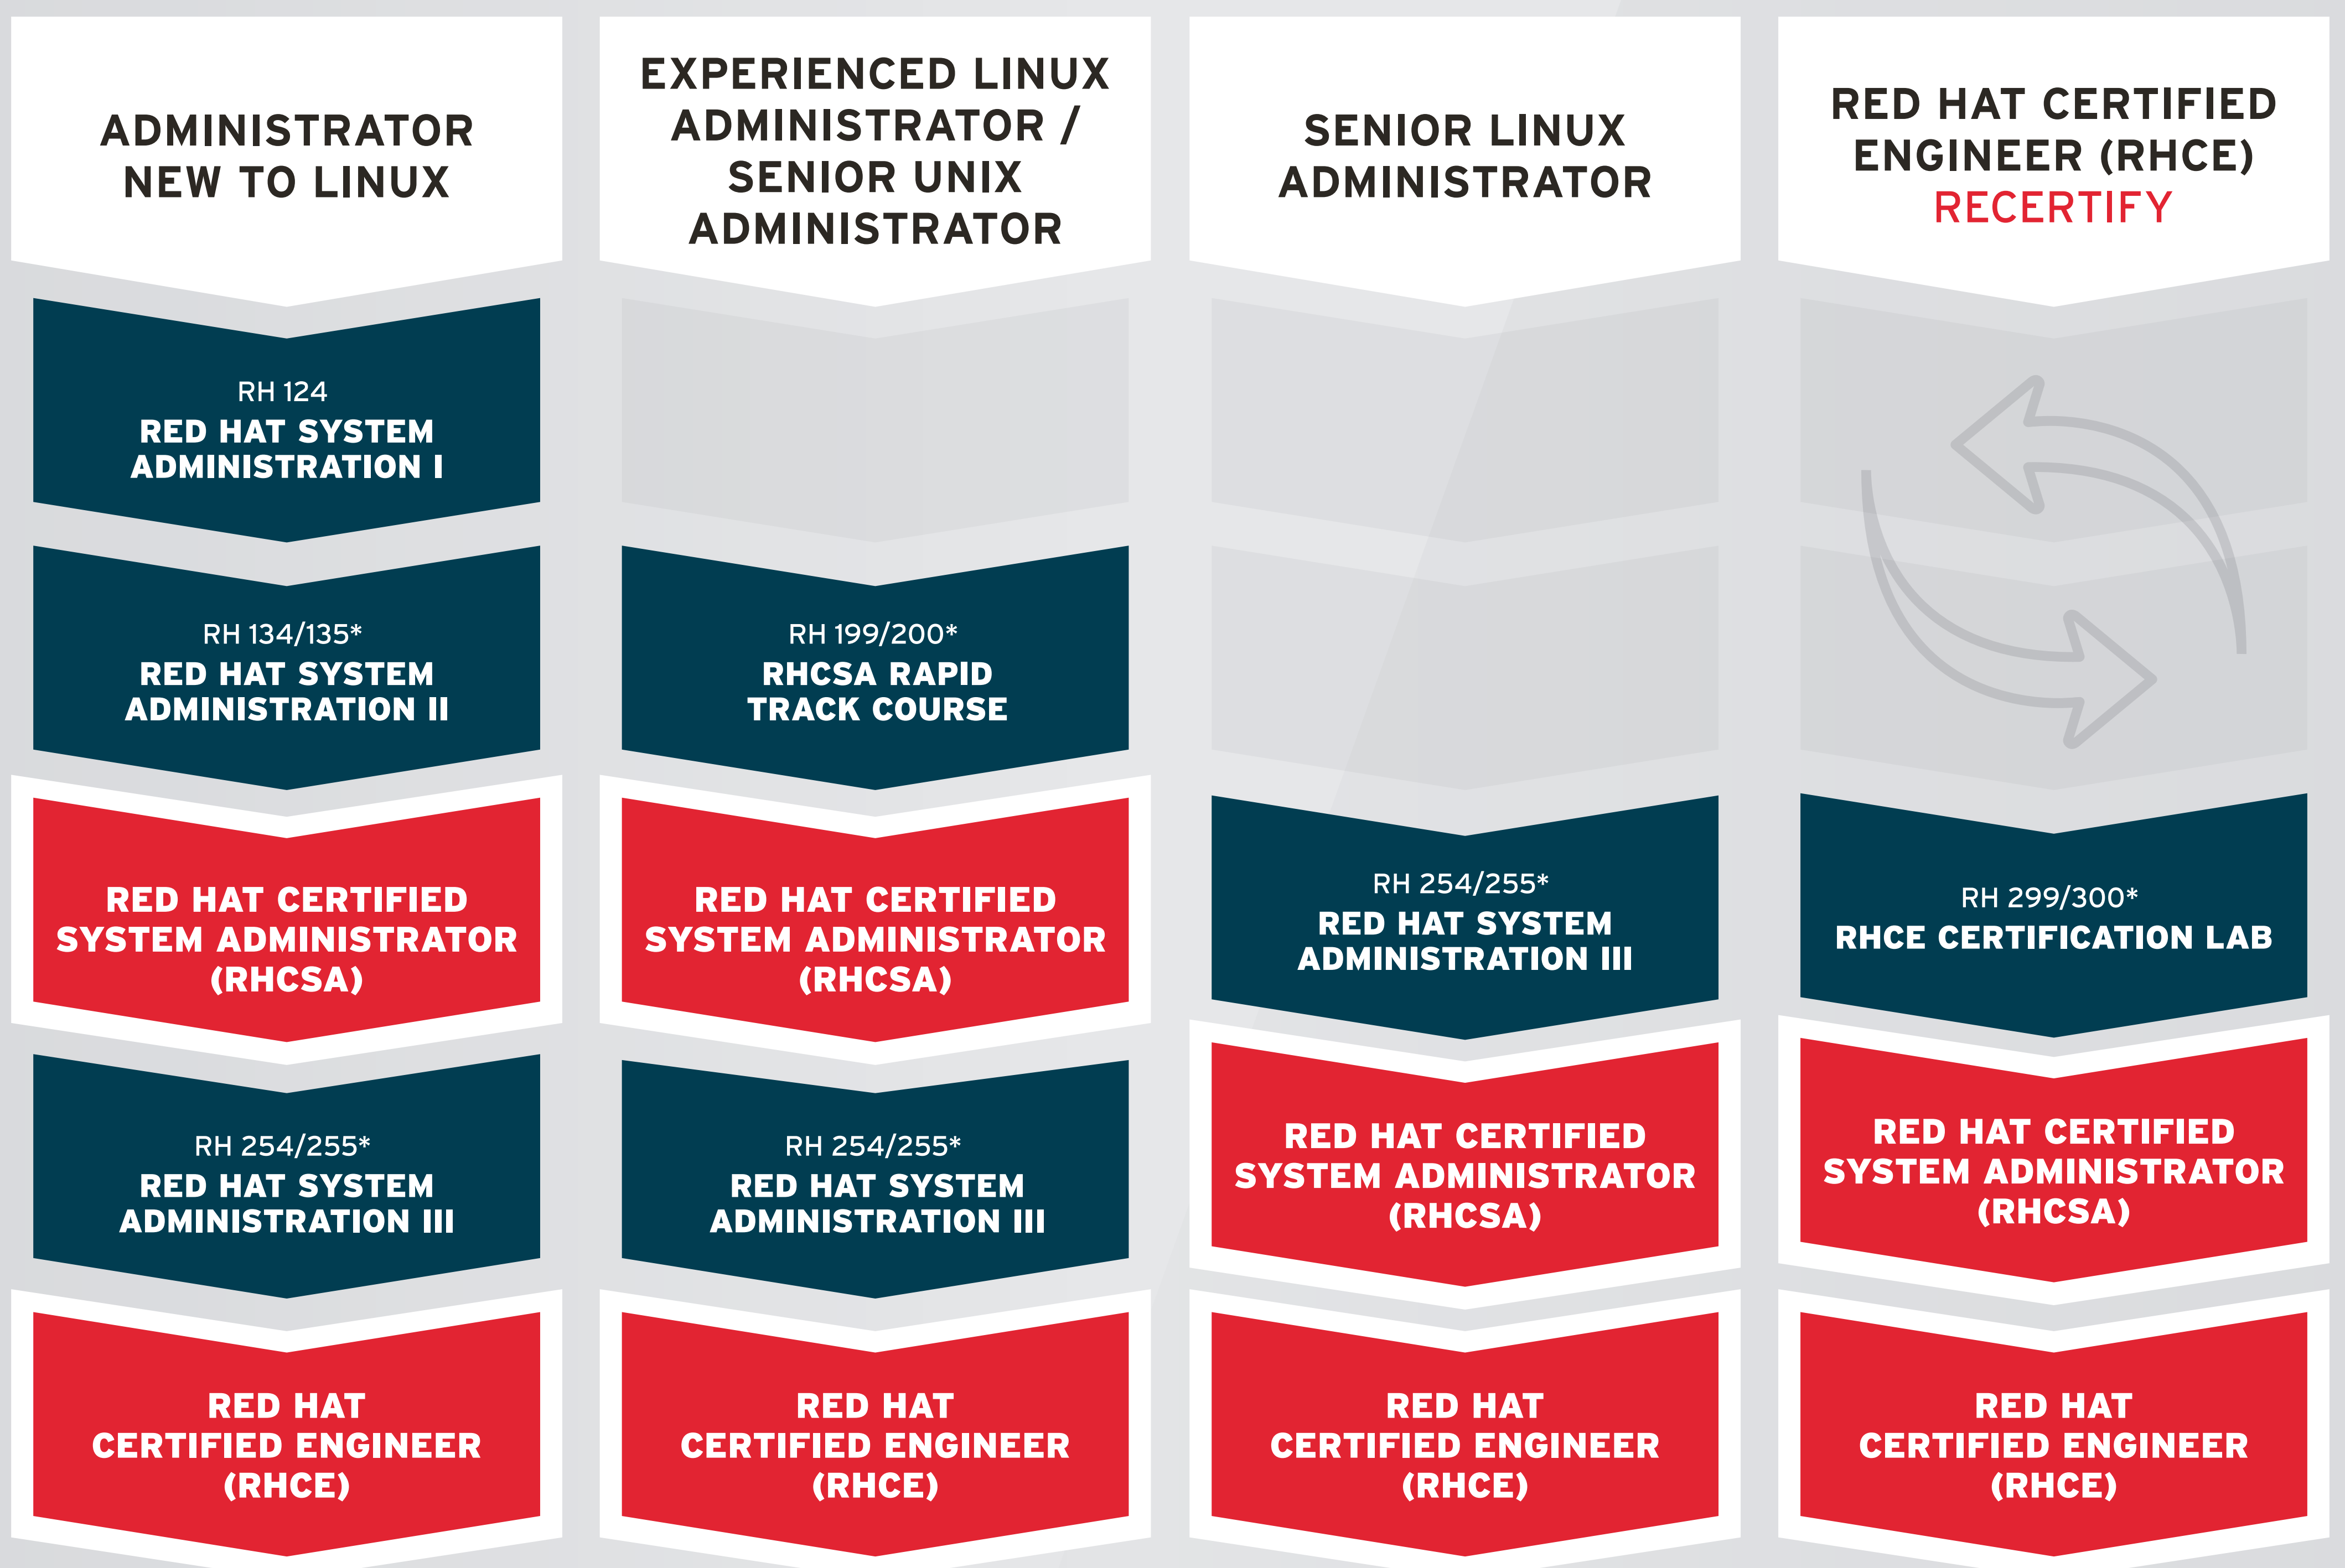

TRAIN AND TEST ON RED HAT ENTERPRISE LINUX 7

Use the chart to first identify which background most closely matches yours.
Then follow that path for your course progression.

LEARN MORE AT WWW.REDHAT.COM/TRAINING

*RH135, RH200, RH255 and RH300 versions of the course include the exam(s) when you purchase the course.